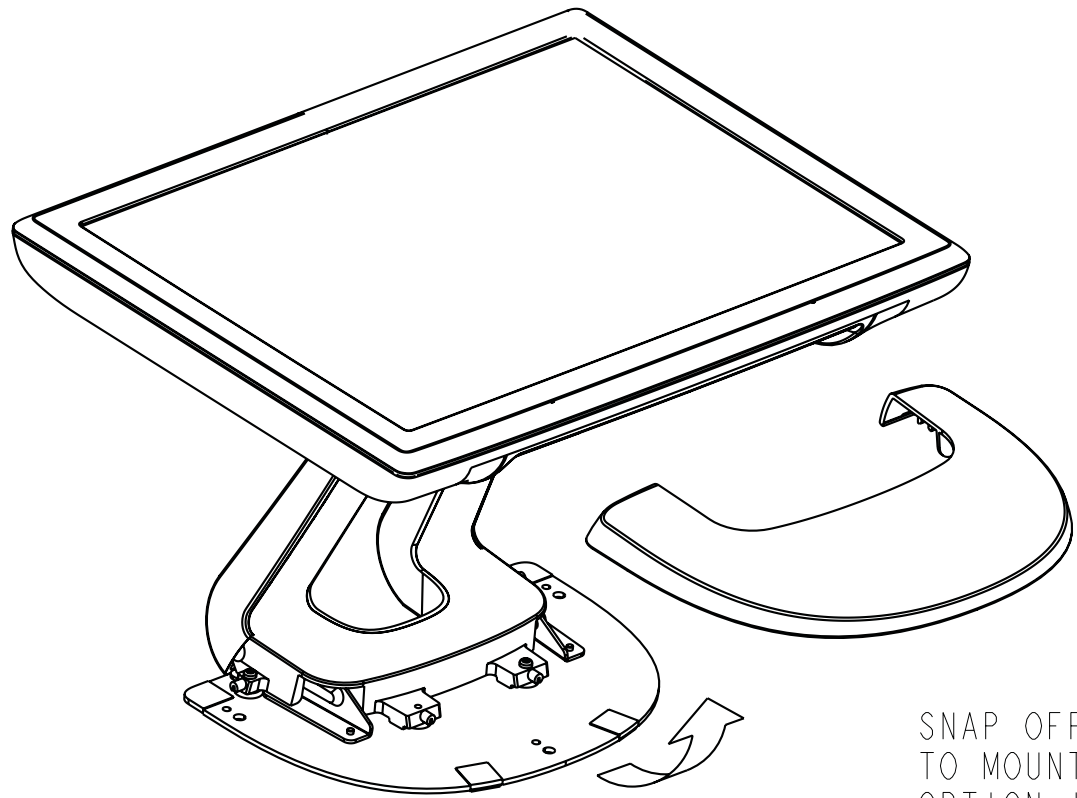

TILT -5° FROM VERTICAL

TILT 90° FROM VERTICAL

SNAP OFF STAND COVER
TO MOUNT STAND WITH
OPTION 1.

MOUNT OPTION 1

MOUNT OPTION 2

VESA MOUNT

CONNECTOR PANEL