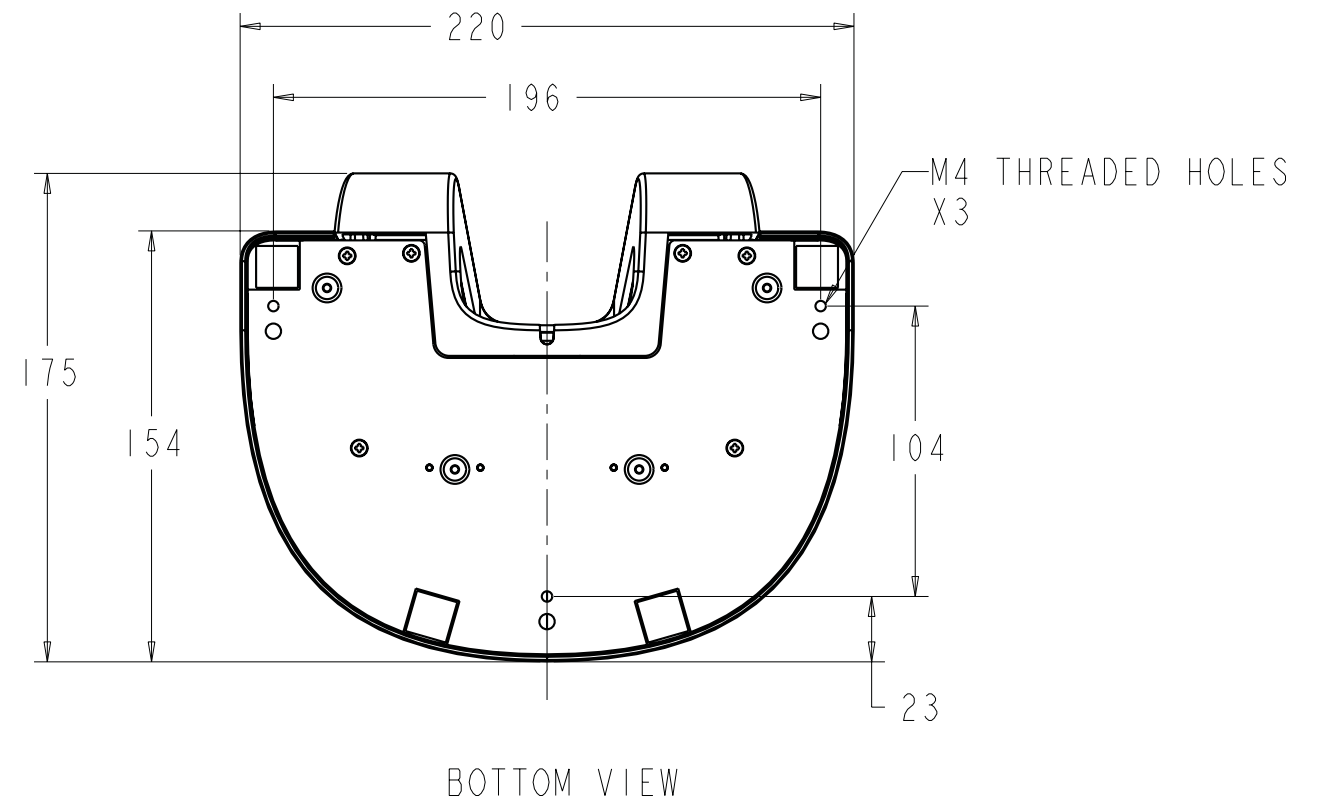

TILT -5° FROM VERTICAL

TILT 90° FROM VERTICAL

SNAP OFF STAND COVER
TO MOUNT STAND WITH
OPTION 1.

MOUNT OPTION 1

MOUNT OPTION 2

VESA MOUNT

CONNECTOR PANEL