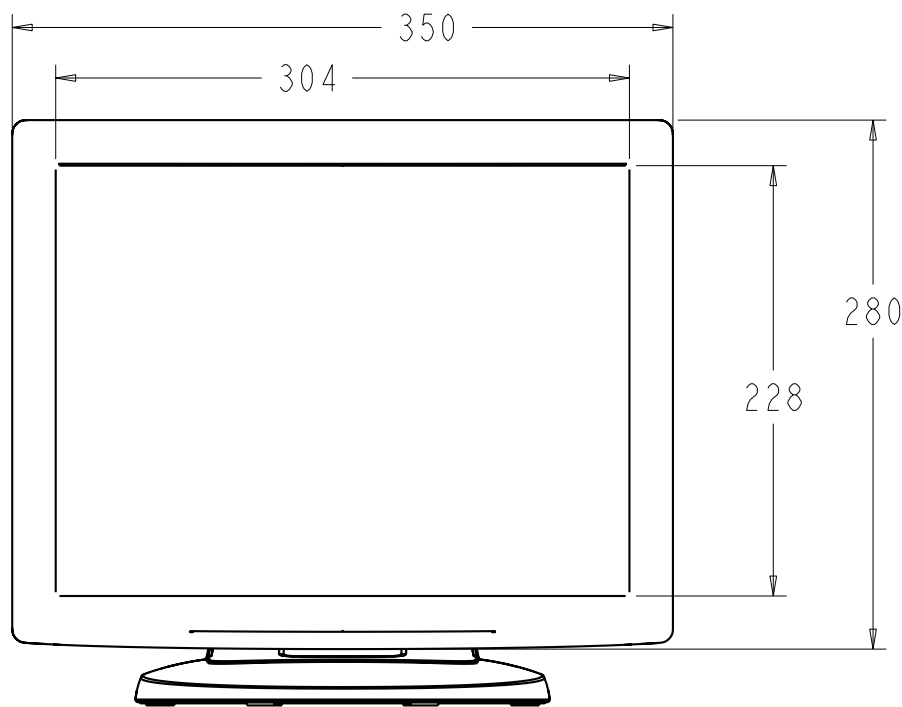

TILT -5° FROM VERTICAL

TILT 90° FROM VERTICAL

SNAP OFF STAND COVER
TO MOUNT STAND WITH
OPTION 1.

MOUNT OPTION 1

MOUNT OPTION 2

VESA MOUNT

CONNECTOR PANEL