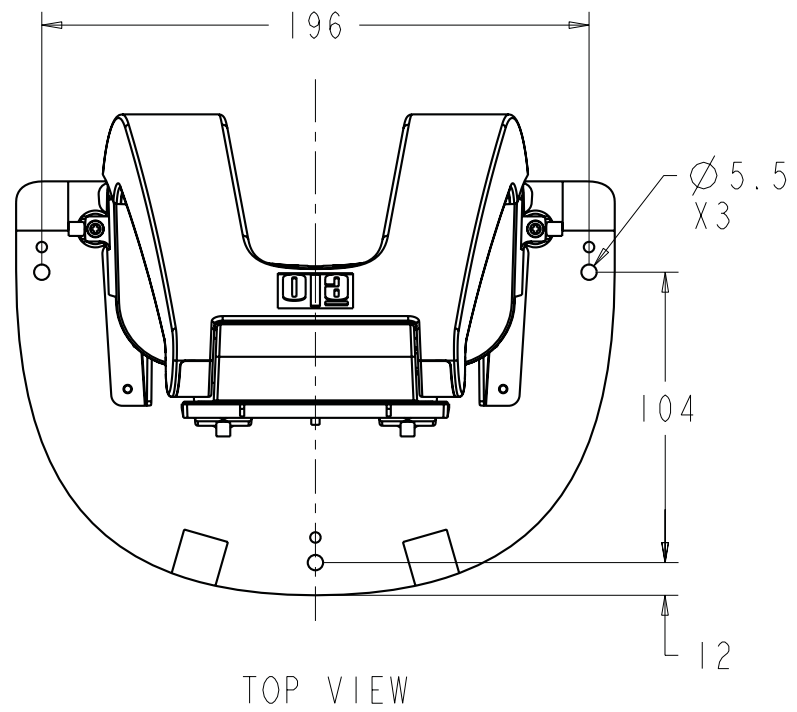

TILT -5° FROM VERTICAL

TILT 90° FROM VERTICAL

SNAP OFF STAND COVER
TO MOUNT STAND WITH
OPTION 1.

MOUNT OPTION 1

MOUNT OPTION 2

VESA MOUNT

CONNECTOR PANEL