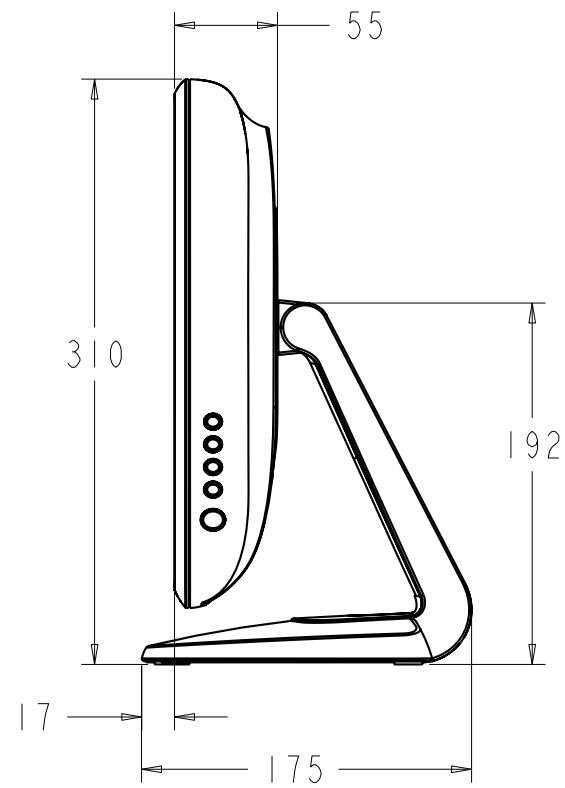

TILT -5° FROM VERTICAL

TILT 90° FROM VERTICAL

SNAP OFF STAND COVER
TO MOUNT STAND WITH
OPTION 1.

MOUNT OPTION 1

MOUNT OPTION 2

VESA MOUNT

CONNECTOR PANEL