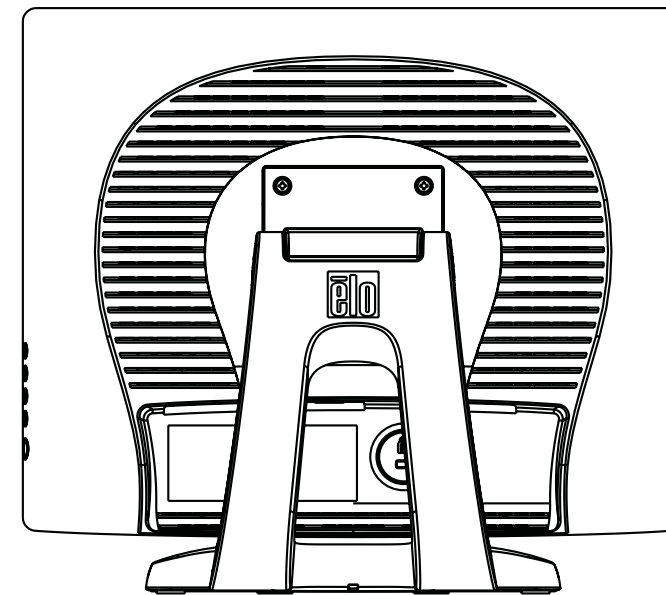

TILT -5° FROM VERTICAL

TILT 90° FROM VERTICAL

SNAP OFF STAND COVER
TO MOUNT STAND WITH
OPTION 1.

MOUNT OPTION 1

MOUNT OPTION 2

VESA MOUNT

CONNECTOR PANEL