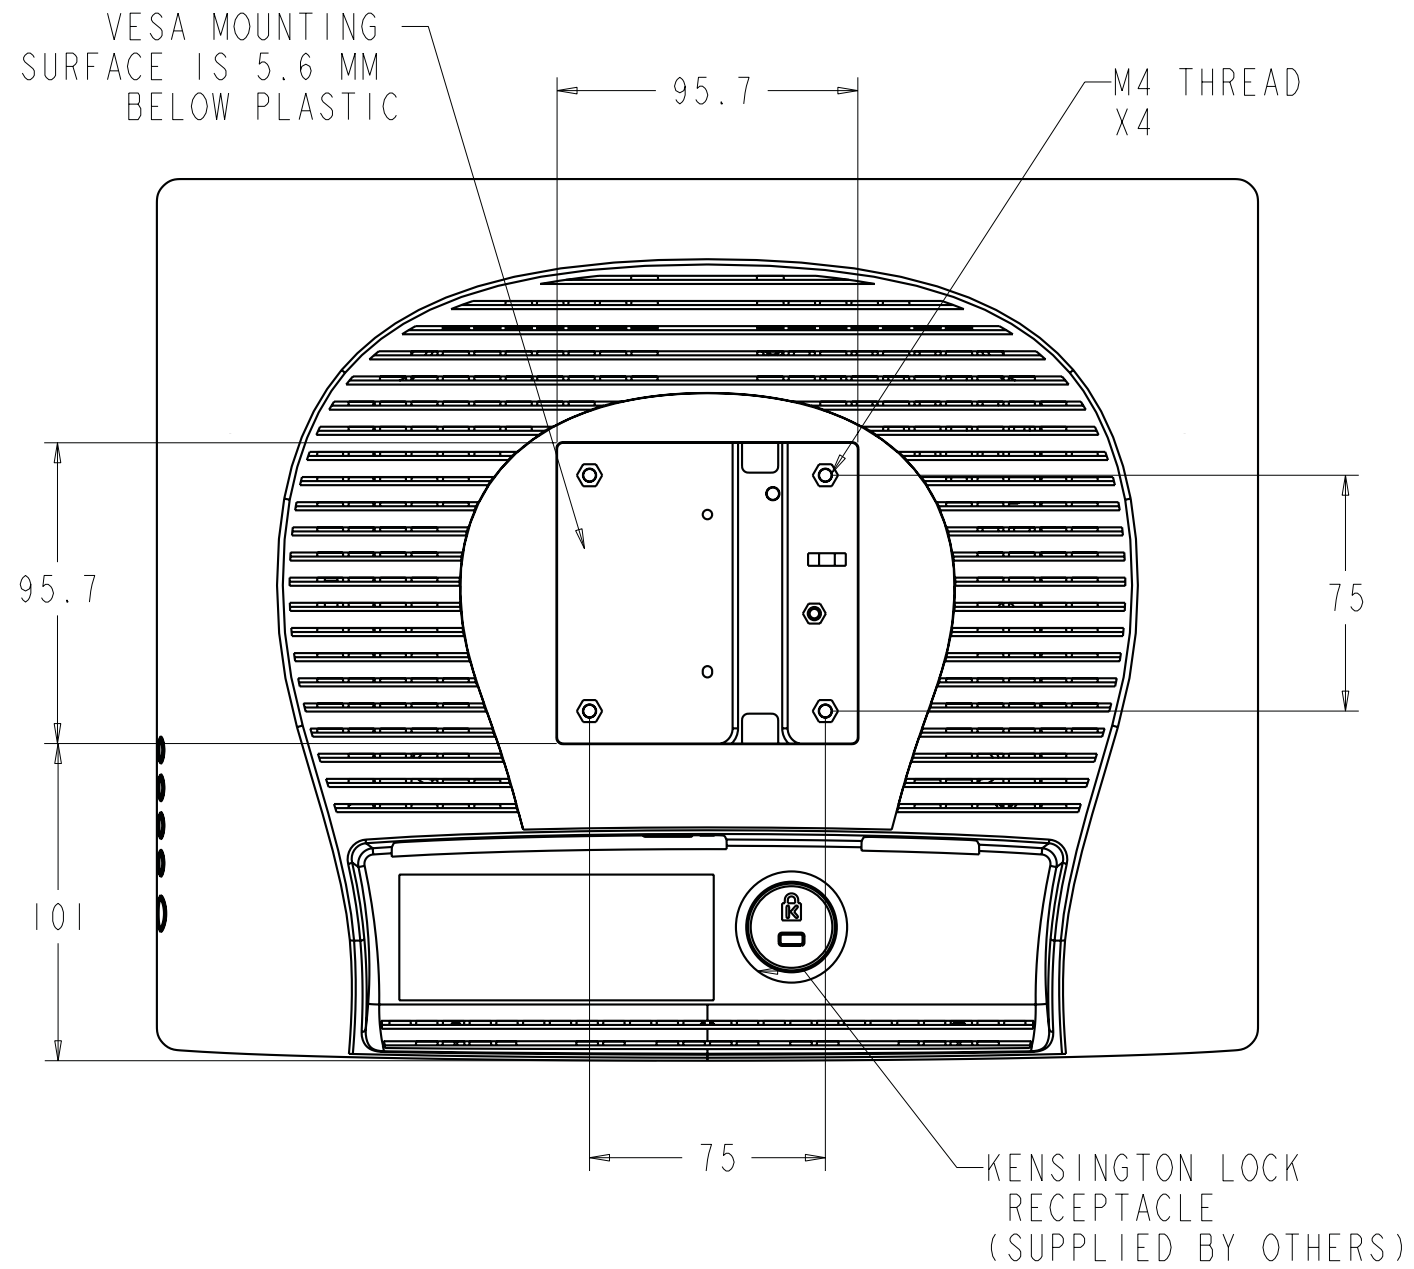

TILT -5° FROM VERTICAL

TILT 90° FROM VERTICAL

SNAP OFF STAND COVER
TO MOUNT STAND WITH
OPTION 1.

MOUNT OPTION 1

MOUNT OPTION 2

VESA MOUNT

CONNECTOR PANEL